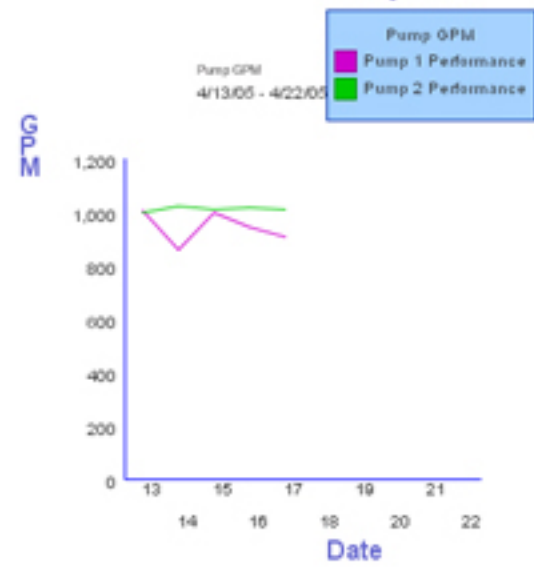

ALARMAGENT PUMP STATION REPORT

RTU NAME: DUPLEX PUMP STATION

Pump Runtime

Pump GPM

Starts Ratio

Station Flow