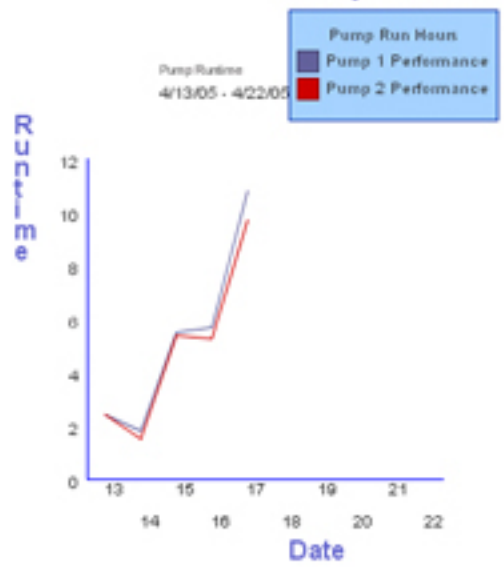

ALARMAGENT PUMP STATION REPORT

RTU NAME: DUPLEX PUMP STATION

Pump Runtime

Pump GPM

Starts Ratio

Station Flow