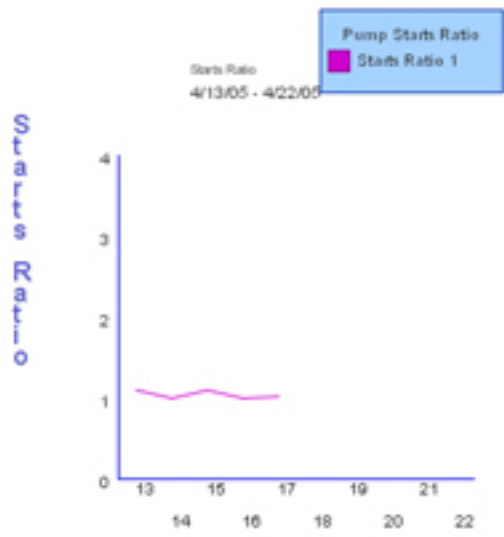

ALARMAGENT PUMP STATION REPORT

RTU NAME: DUPLEX PUMP STATION

Pump Runtime

Pump GPM

Starts Ratio

Station Flow